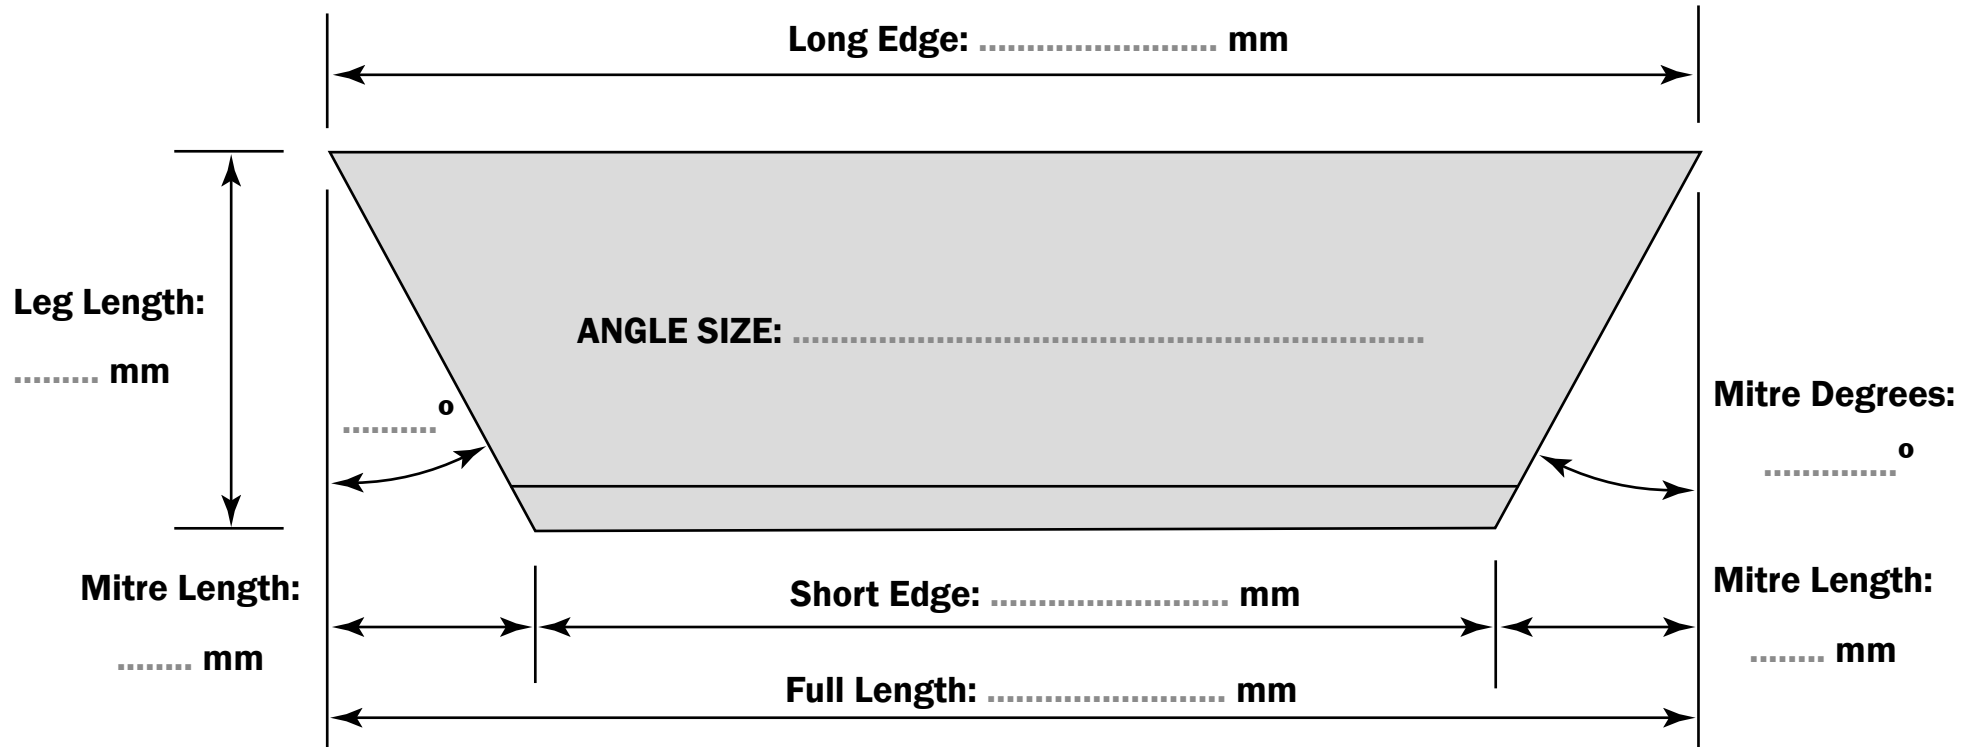

Ref: ISG-22

SAME MITRES - OPPOSITE WAYS
(Long Edge On Toes)

Use For: ANGLES

info@isg-steel.co.uk

Customer		Quantity	
Order Number		Part Number	
Advice Note		Date	