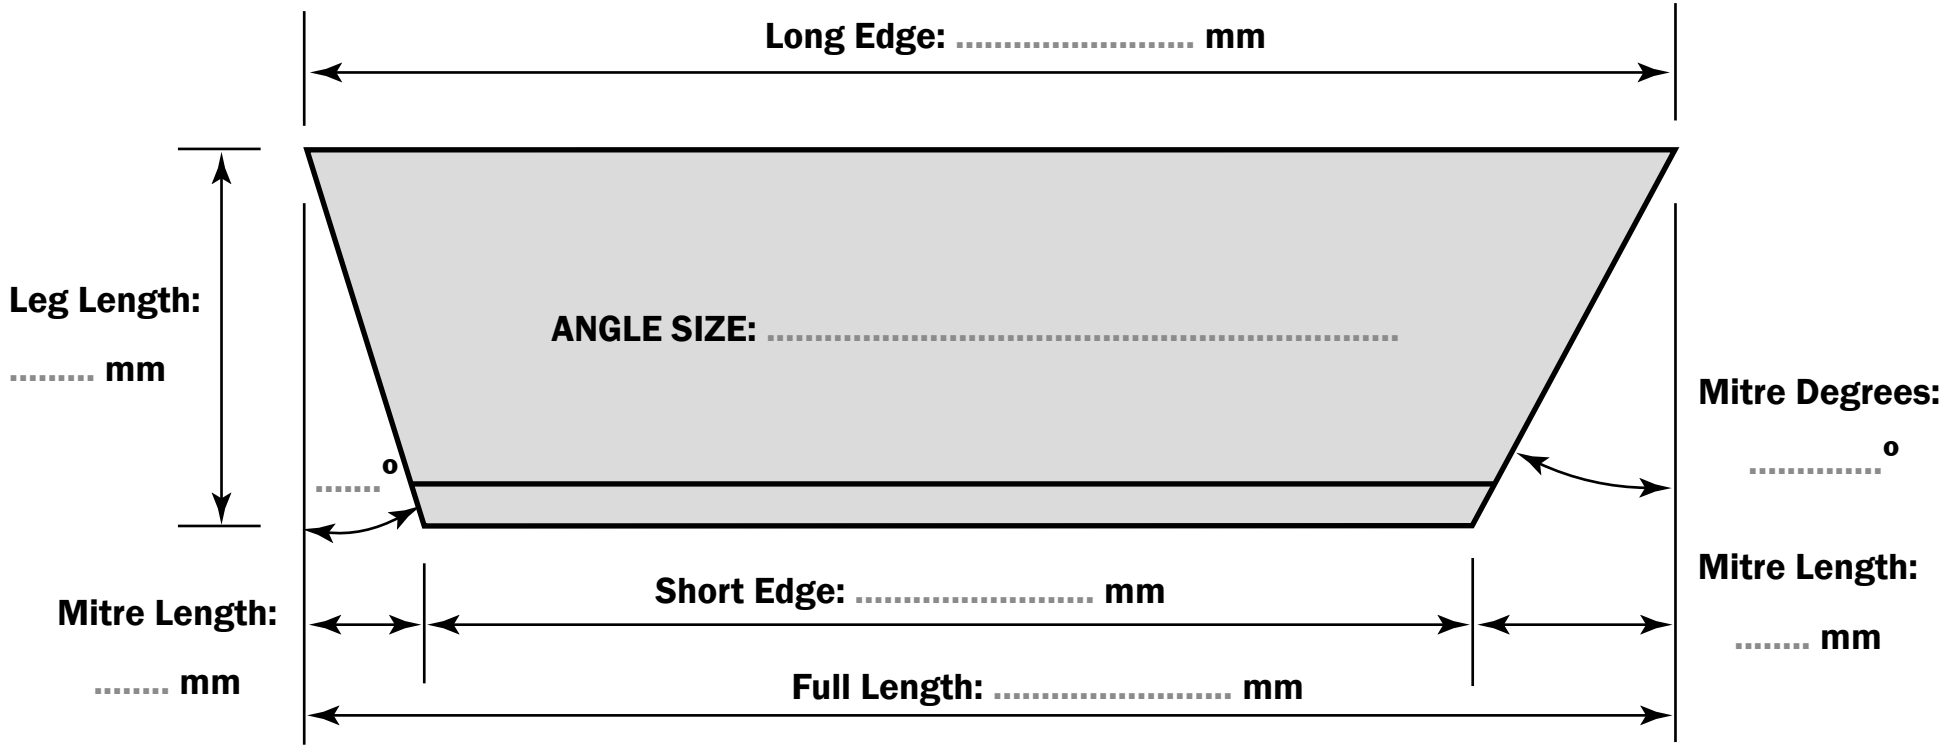

Ref: ISG-23

DIFFERENT MITRES - OPPOSITE WAYS
Right End Mitre Greatest (Long Edge On Toes)

Use For: ANGLES

info@isg-steel.co.uk

Customer		Quantity	
Order Number		Part Number	
Advice Note		Date	