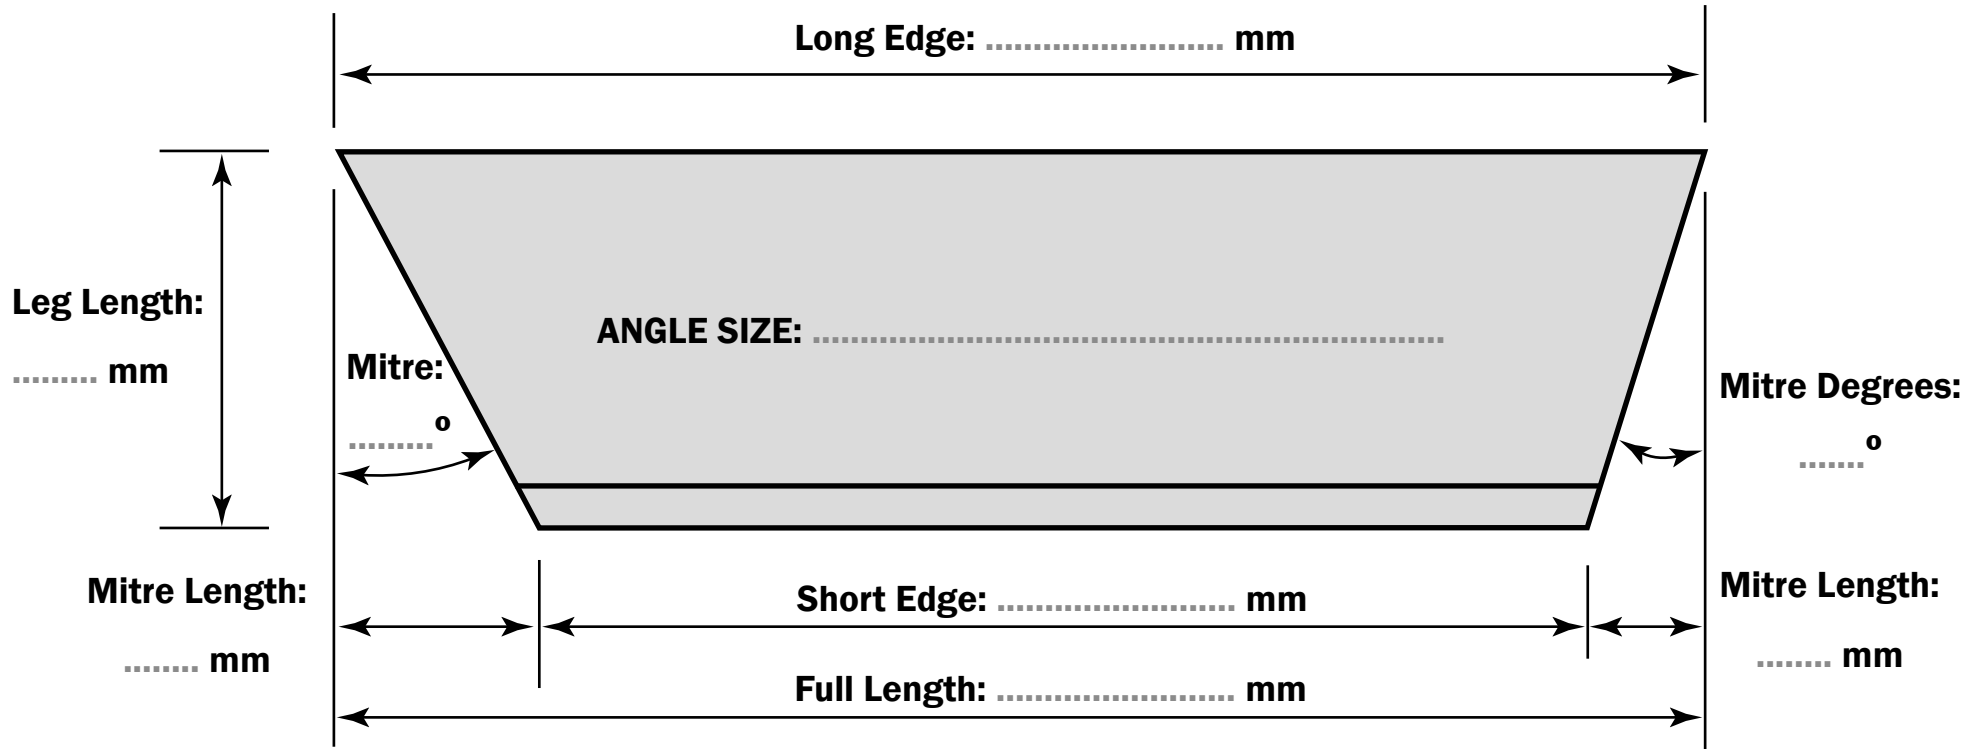

Ref: ISG-24

DIFFERENT MITRES - OPPOSITE WAYS
Left End Mitre Greatest (Long Edge On Toes)

Use For: ANGLES

info@isg-steel.co.uk

Customer		Quantity	
Order Number		Part Number	
Advice Note		Date	