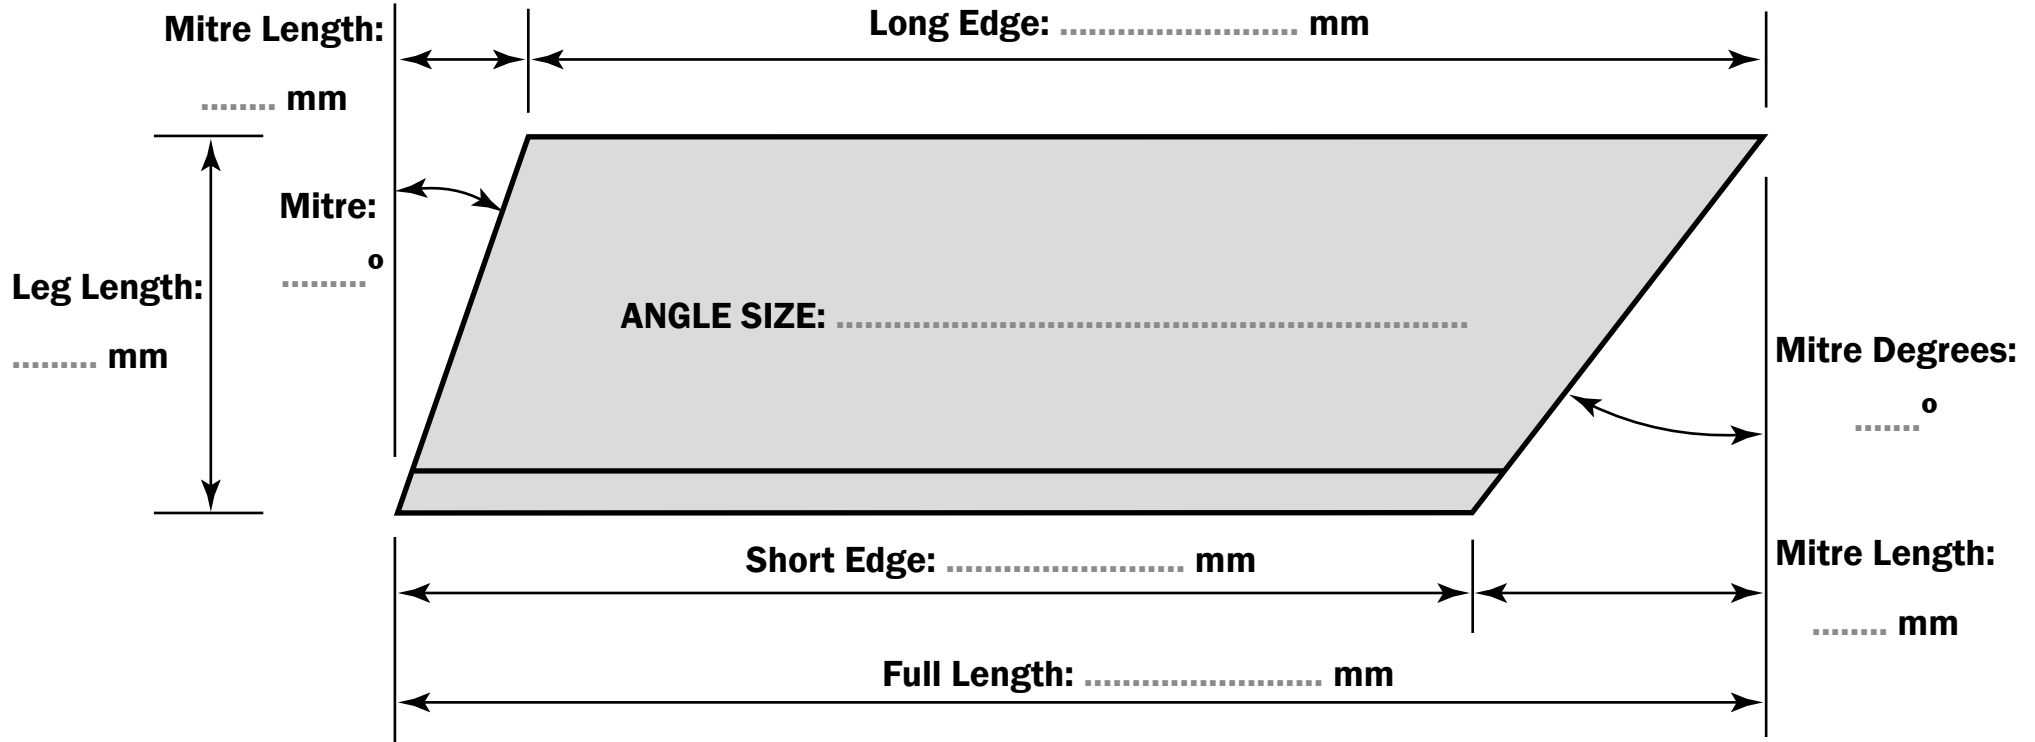

Ref: ISG-25

DIFFERENT MITRES - SAME WAYS
Right End Mitre Greatest (Long Edge On Toes)

Use For: ANGLES

info@isg-steel.co.uk

Customer		Quantity	
Order Number		Part Number	
Advice Note		Date	