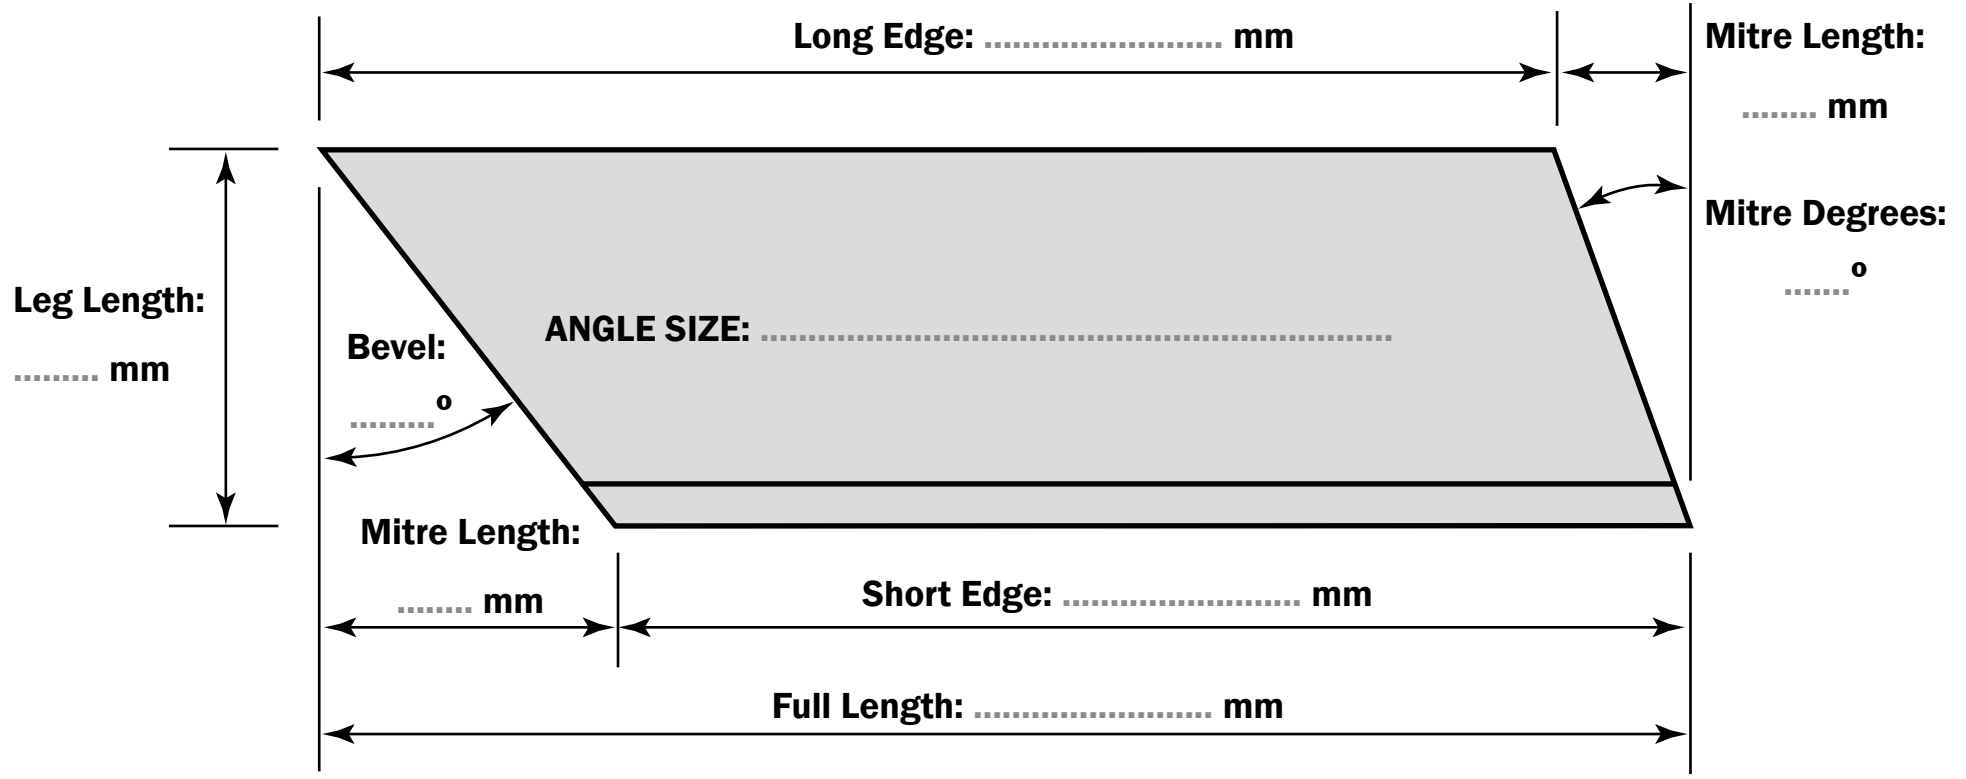

Ref: ISG-26

DIFFERENT MITRES - SAME WAYS

Left End Mitre Greatest (Long Edge On Toes)

Use For: ANGLES

info@isg-steel.co.uk

Customer		Quantity	
Order Number		Part Number	
Advice Note		Date	