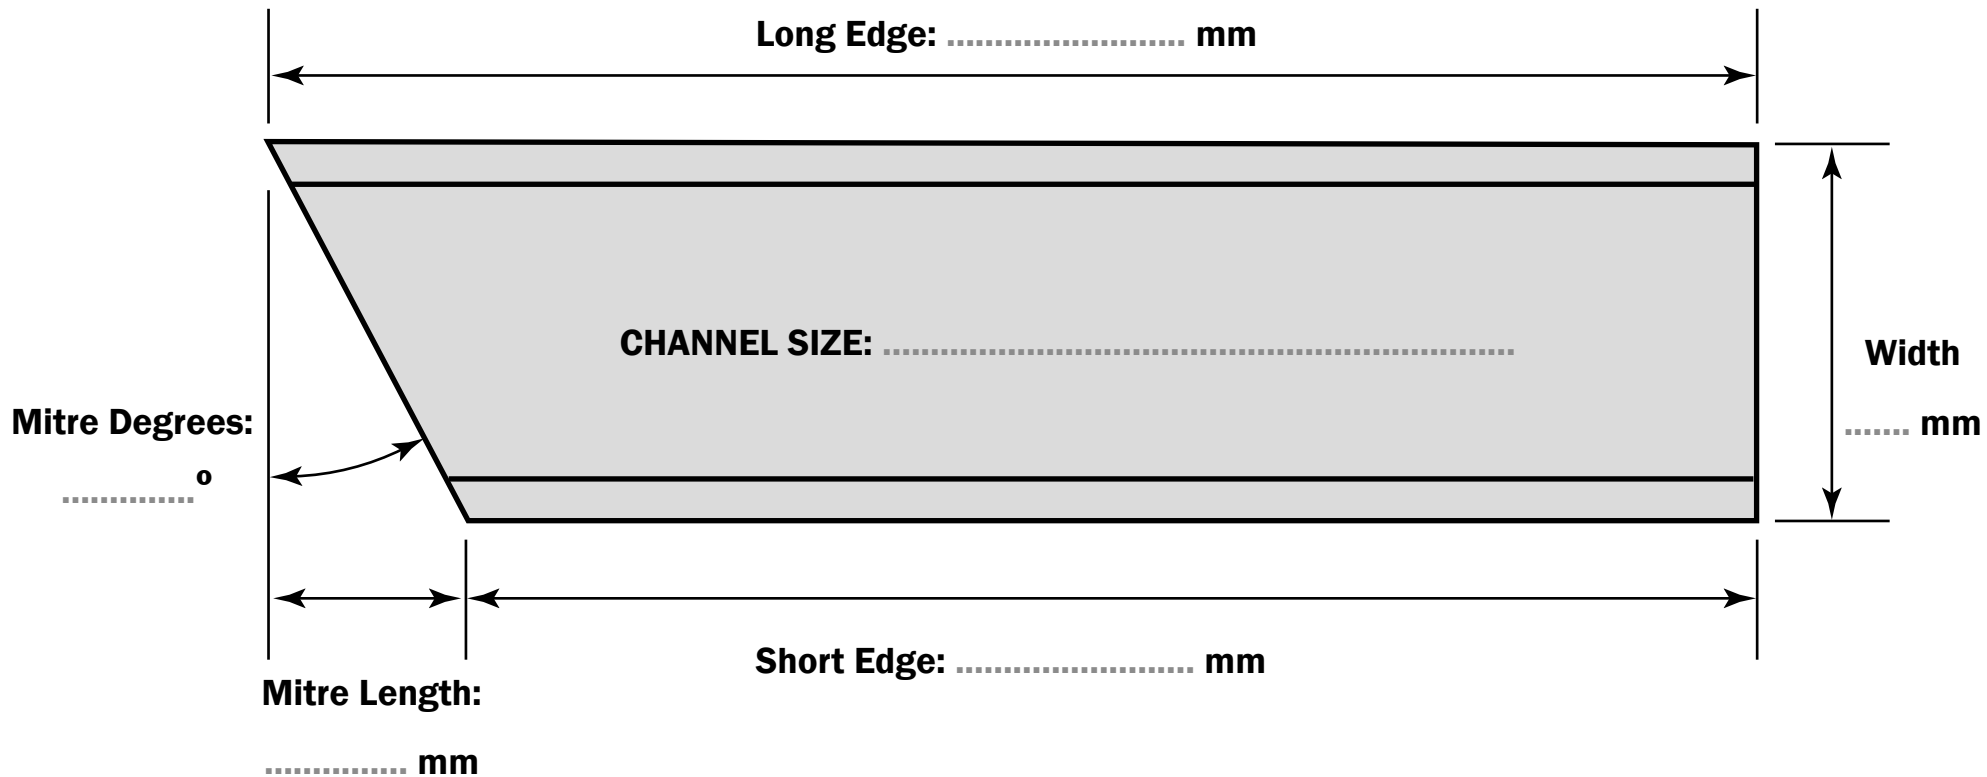

Ref: ISG-27

ONE END MITRED - OTHER END SQUARE
Mitre Across Back - Toes Up

Use For: CHANNELS

Channel Toes Up

Customer		Quantity	
Order Number		Part Number	
Advice Note		Date	