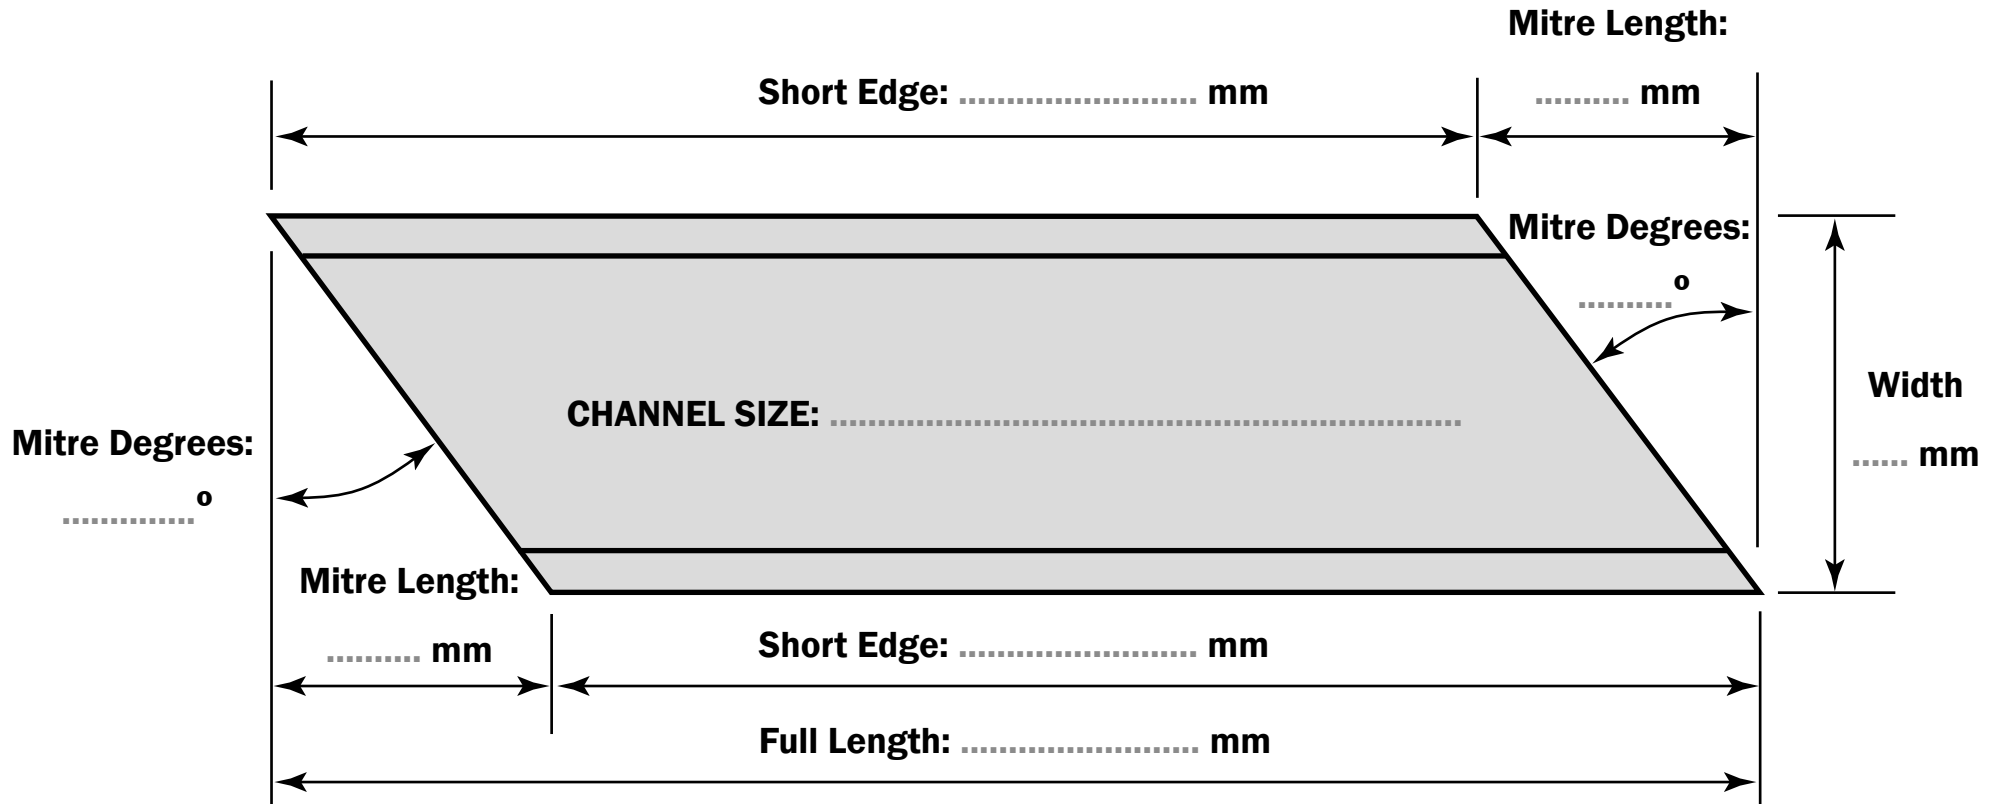

Ref: ISG-29

PARALLEL BEVELS - SLOPING TO LEFT
Bevel Across Back - Toes Up

Use For: CHANNELS

Channel Toes Up

Customer		Quantity	
Order Number		Part Number	
Advice Note		Date	