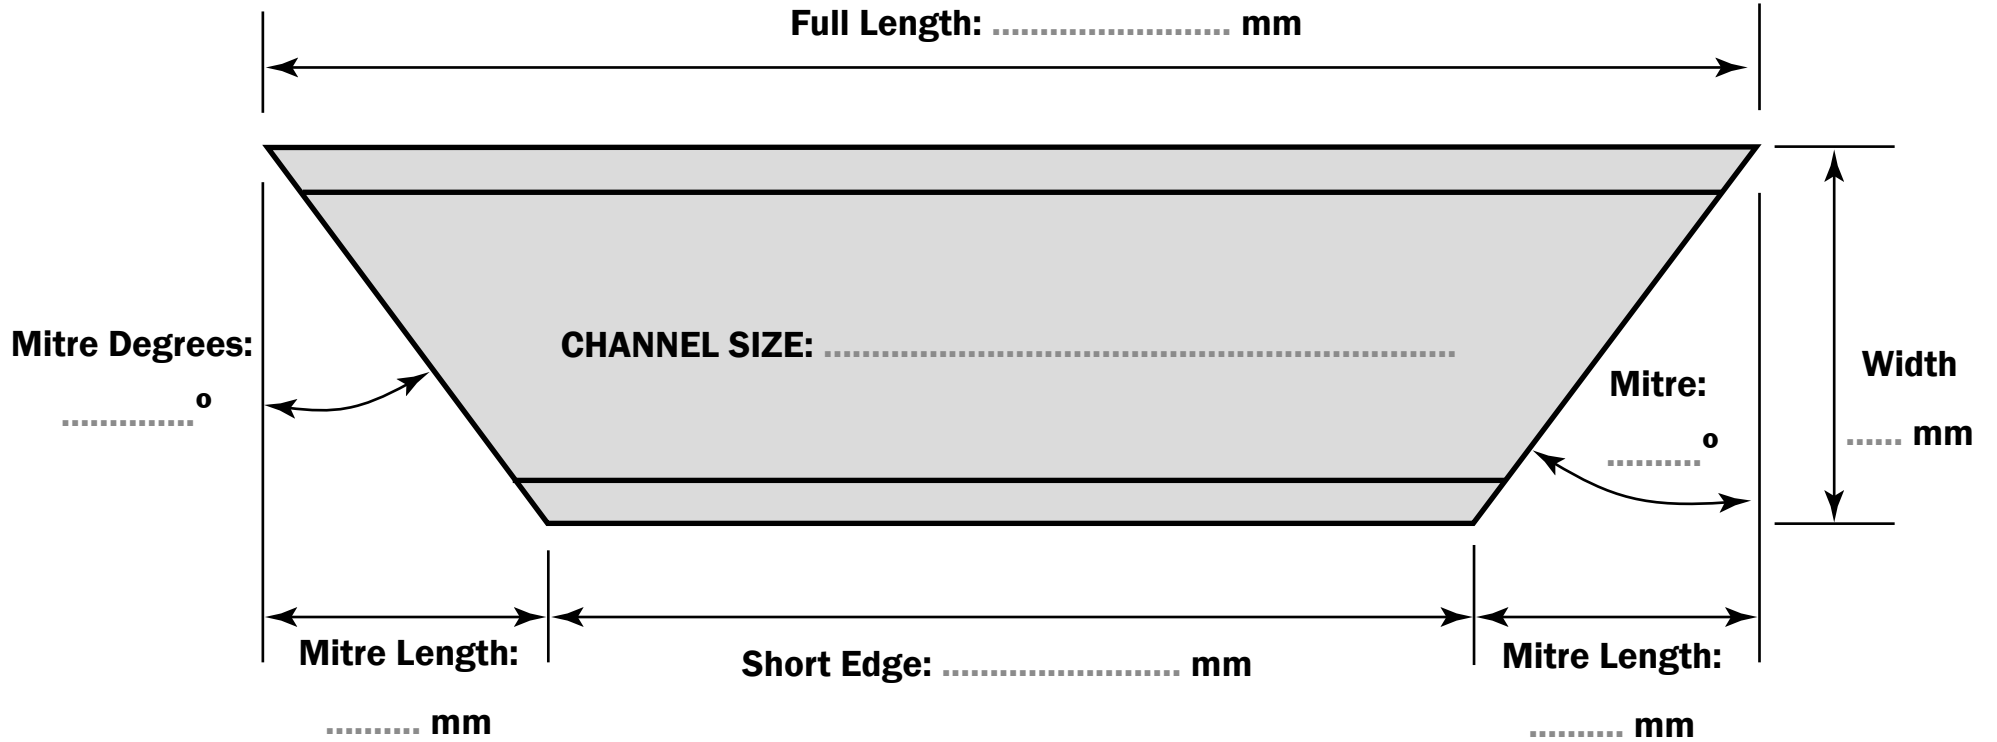

Ref: ISG-31

SAME MITRE - OPPOSITE WAYS
Mitre Across Legs - Toes Up

Use For: CHANNELS

**Channel
Toes Up**

Customer		Quantity	
Order Number		Part Number	
Advice Note		Date	