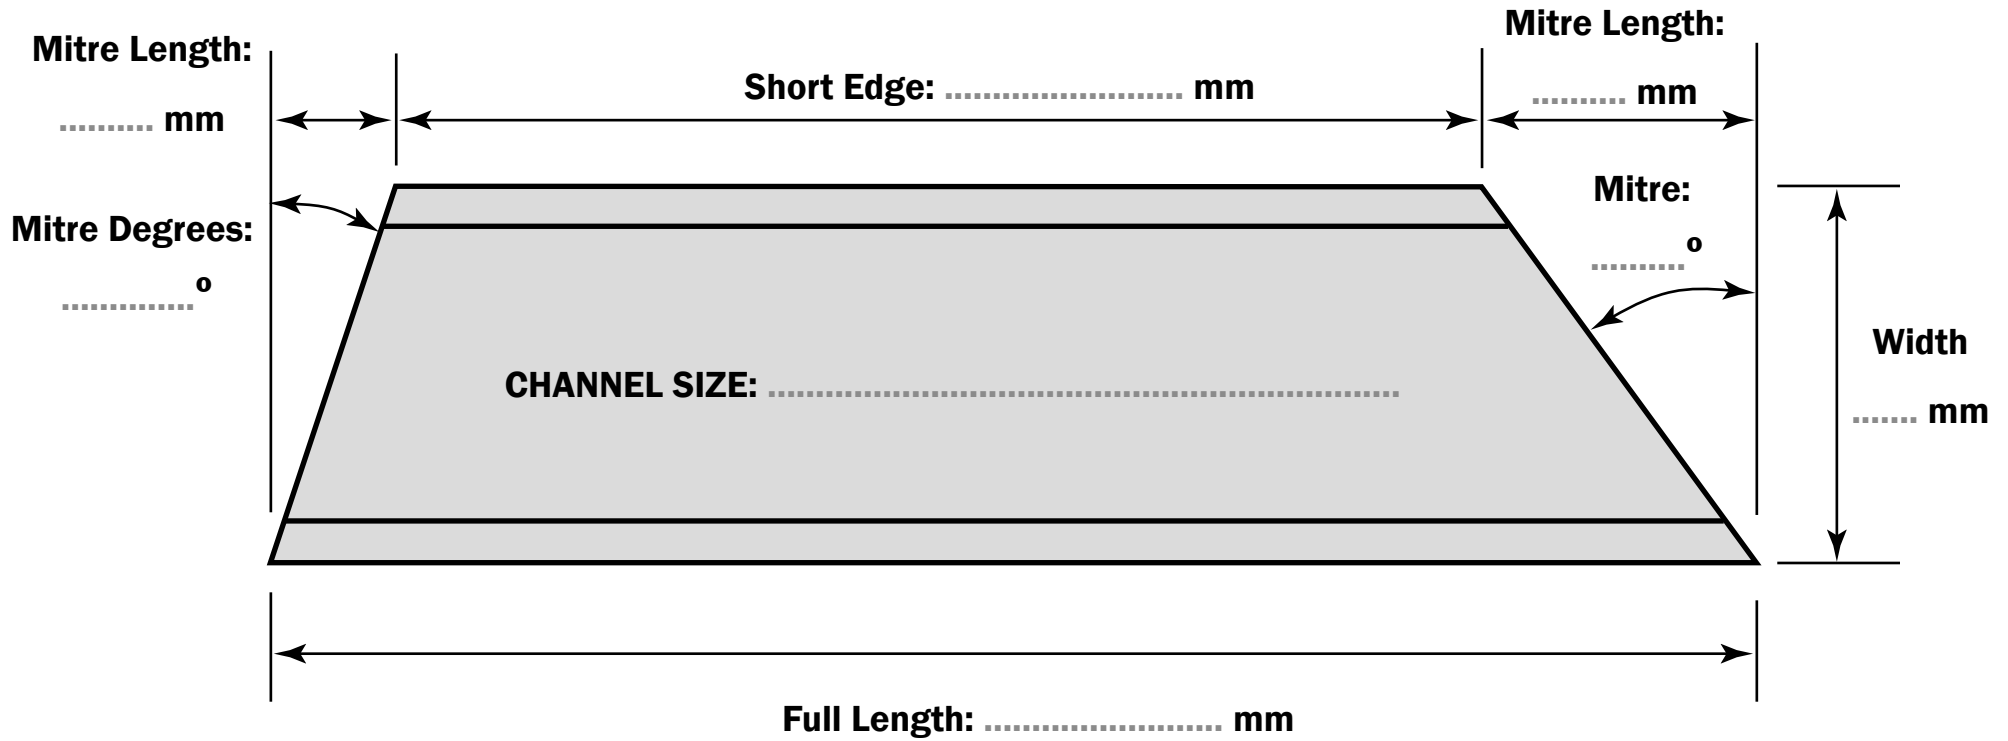

Ref: ISG-32

DIFFERENT MITRES - OPPOSITE WAYS
Mitres Across Back - Toes Up

Use For: CHANNELS

Channel Toes Up

Customer		Quantity	
Order Number		Part Number	
Advice Note		Date	