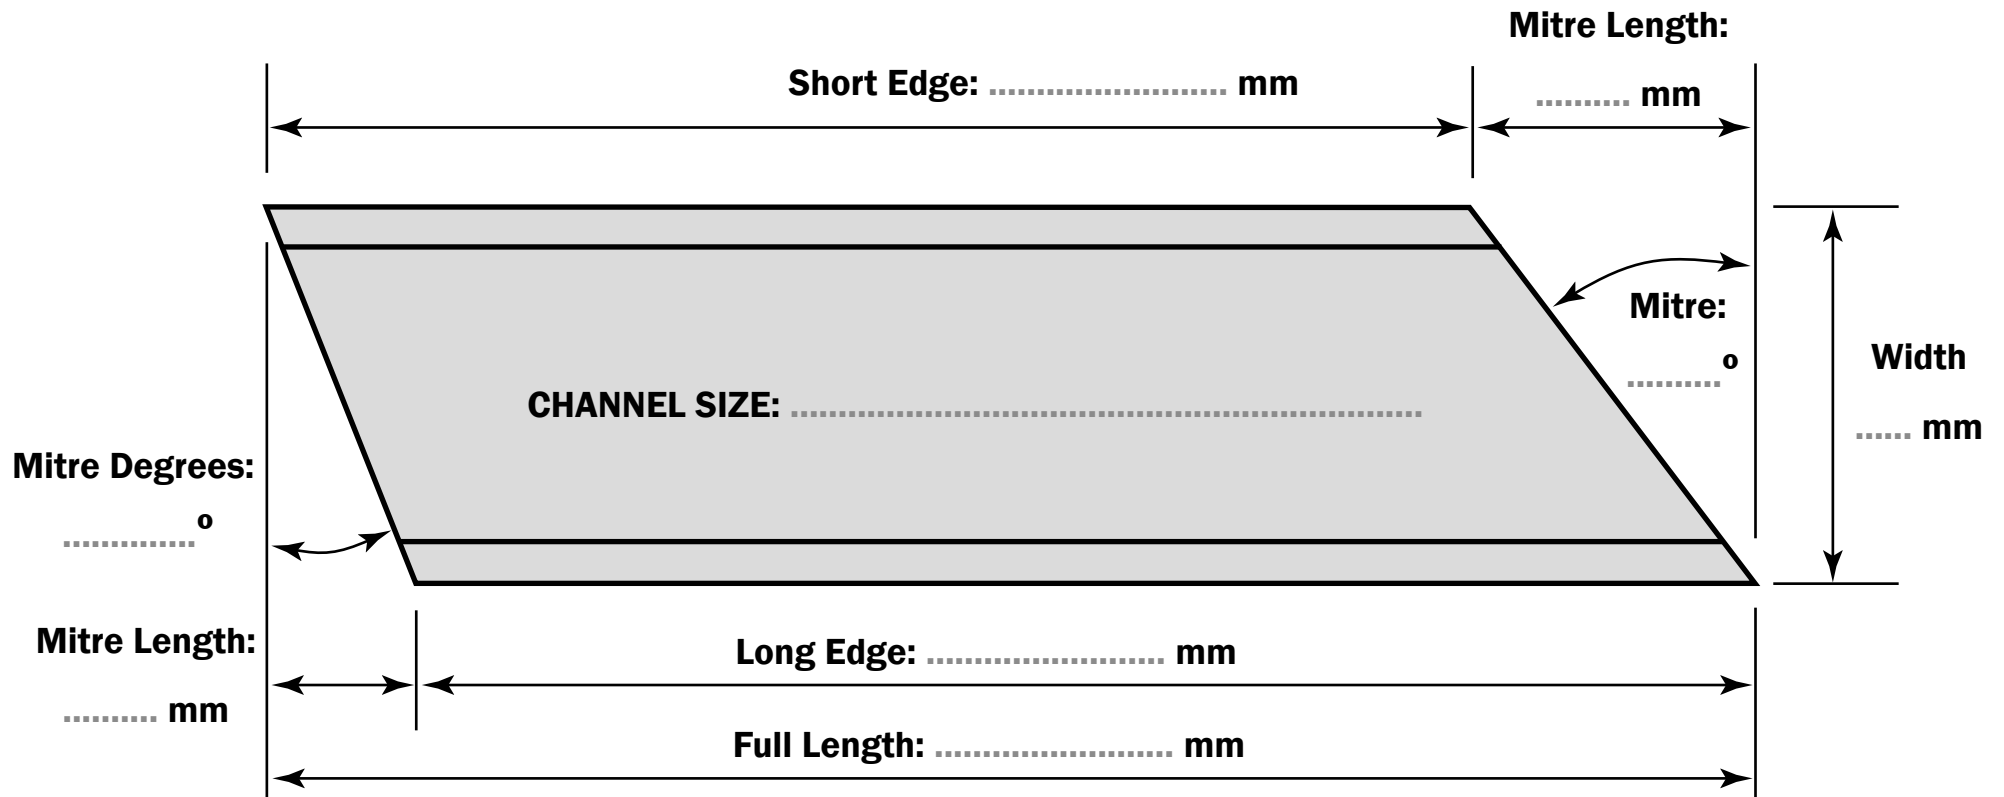

**Ref: ISG-34**

**DIFFERENT MITRES - SAME WAY**  
**Mitres Across Back - Toes Up**

**Use For: CHANNELS**

**Channel Toes Up**

<b>Customer</b>		<b>Quantity</b>	
<b>Order Number</b>		<b>Part Number</b>	
<b>Advice Note</b>		<b>Date</b>	