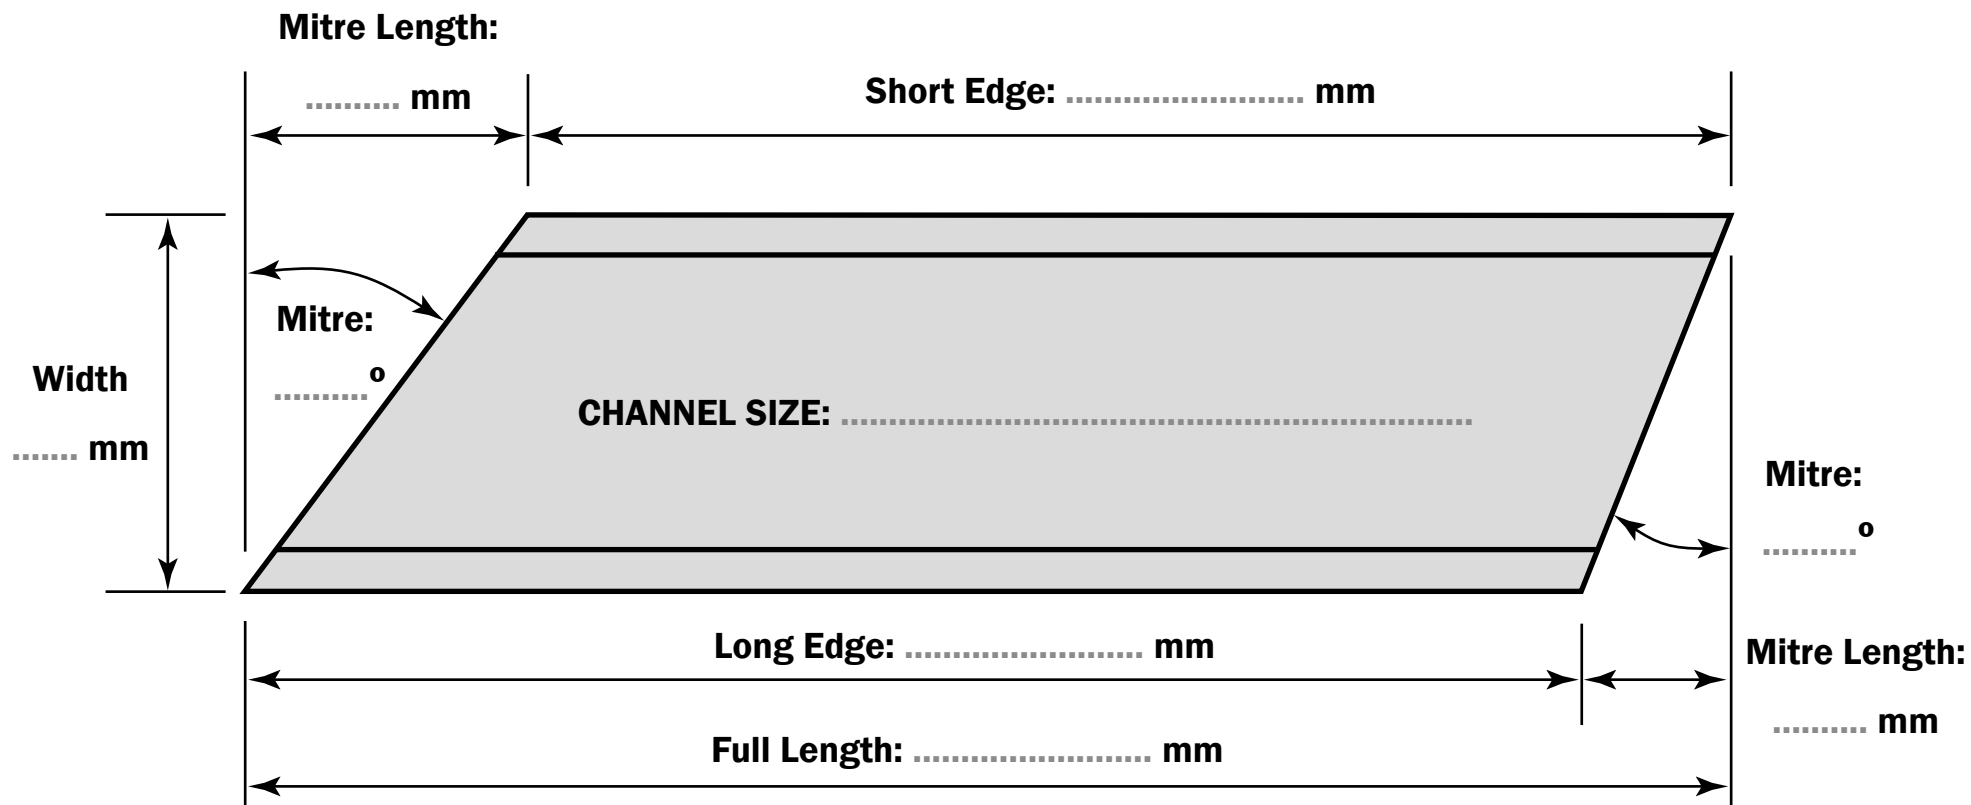

Ref: ISG-35

DIFFERENT MITRES - SAME WAY
Mitres Across Back - Toes Up

Use For: CHANNELS

**Channel
Toes Up**

Customer		Quantity	
Order Number		Part Number	
Advice Note		Date	