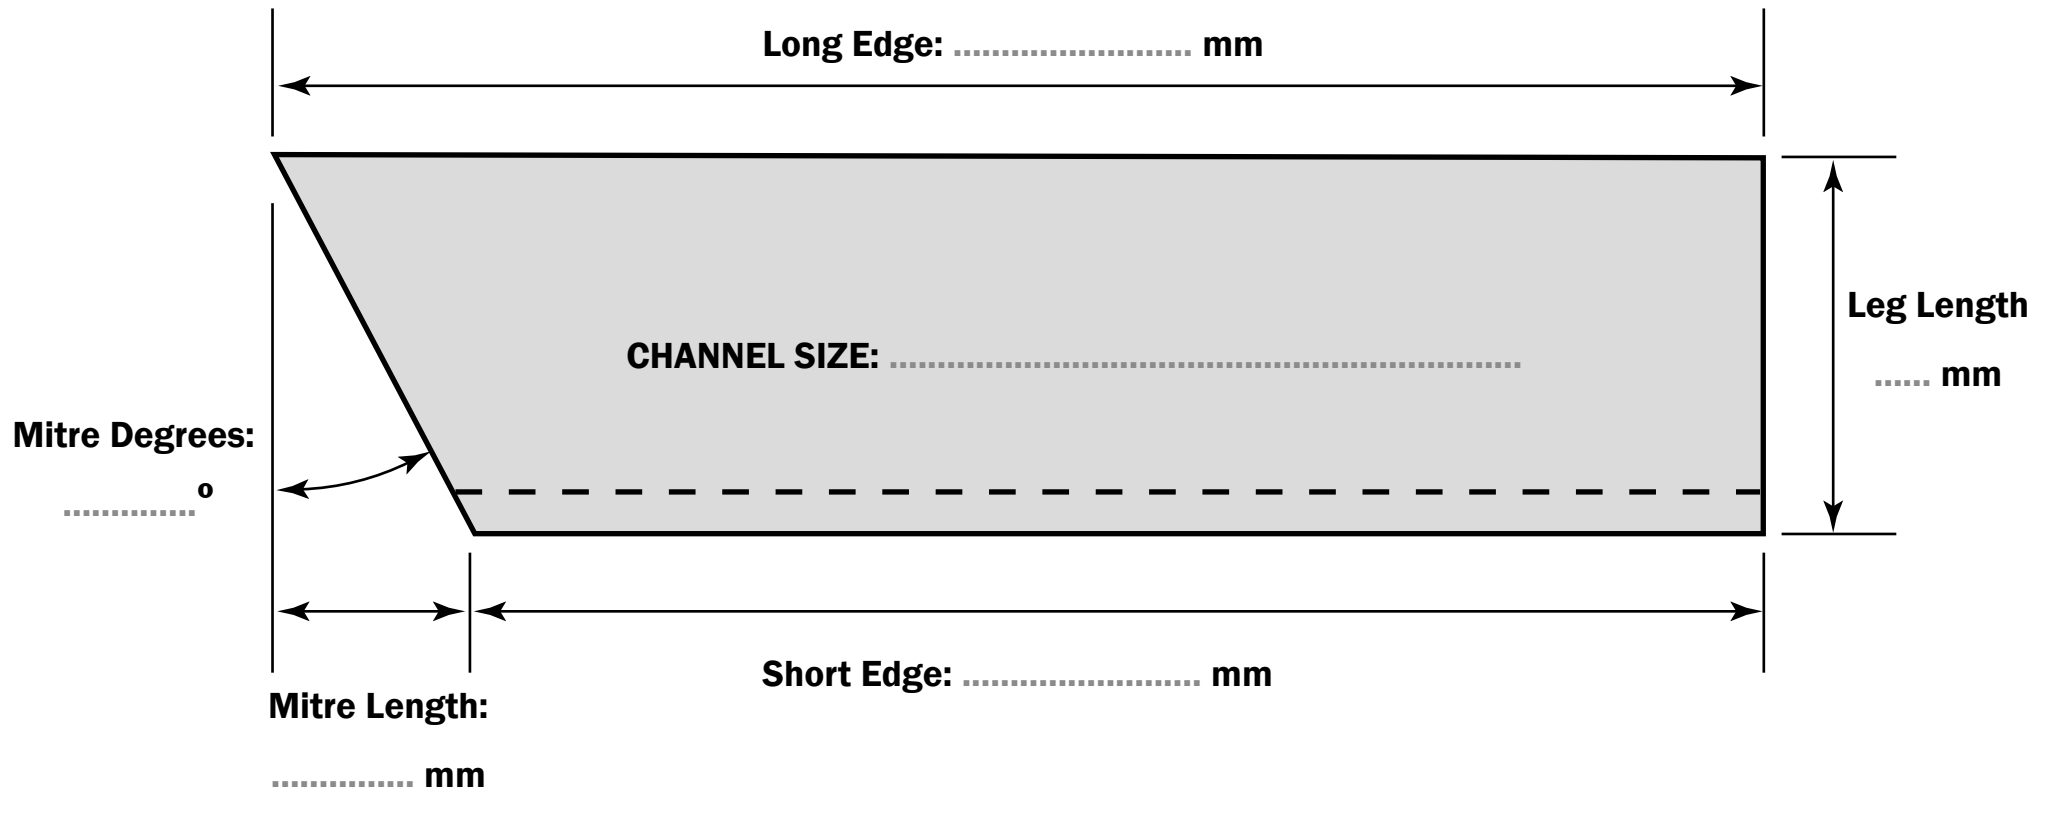

Ref: ISG-37

ONE END MITRED - OTHER END SQUARE
Mitre Across Legs - Long Edge On Toes

Use For: CHANNELS

Customer		Quantity	
Order Number		Part Number	
Advice Note		Date	

Mitre Across Legs