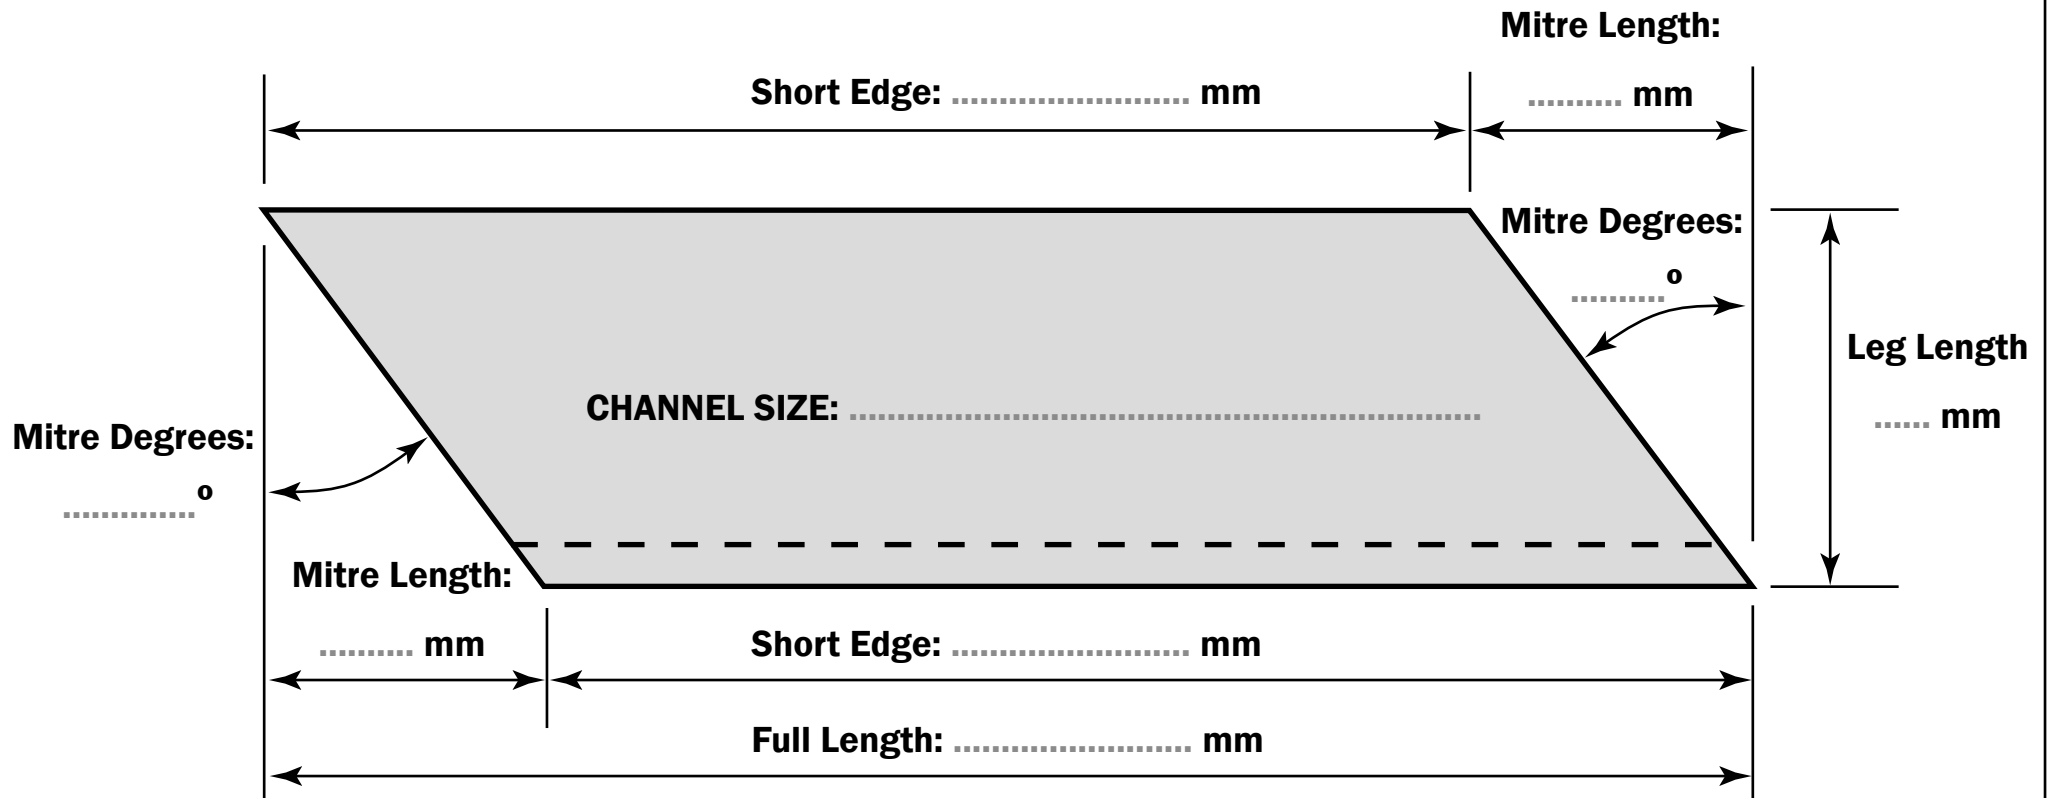

Ref: ISG-38

PARALLEL MITRES
Mitre Across Legs

Use For: CHANNELS

Mitre Across Legs

Customer		Quantity	
Order Number		Part Number	
Advice Note		Date	