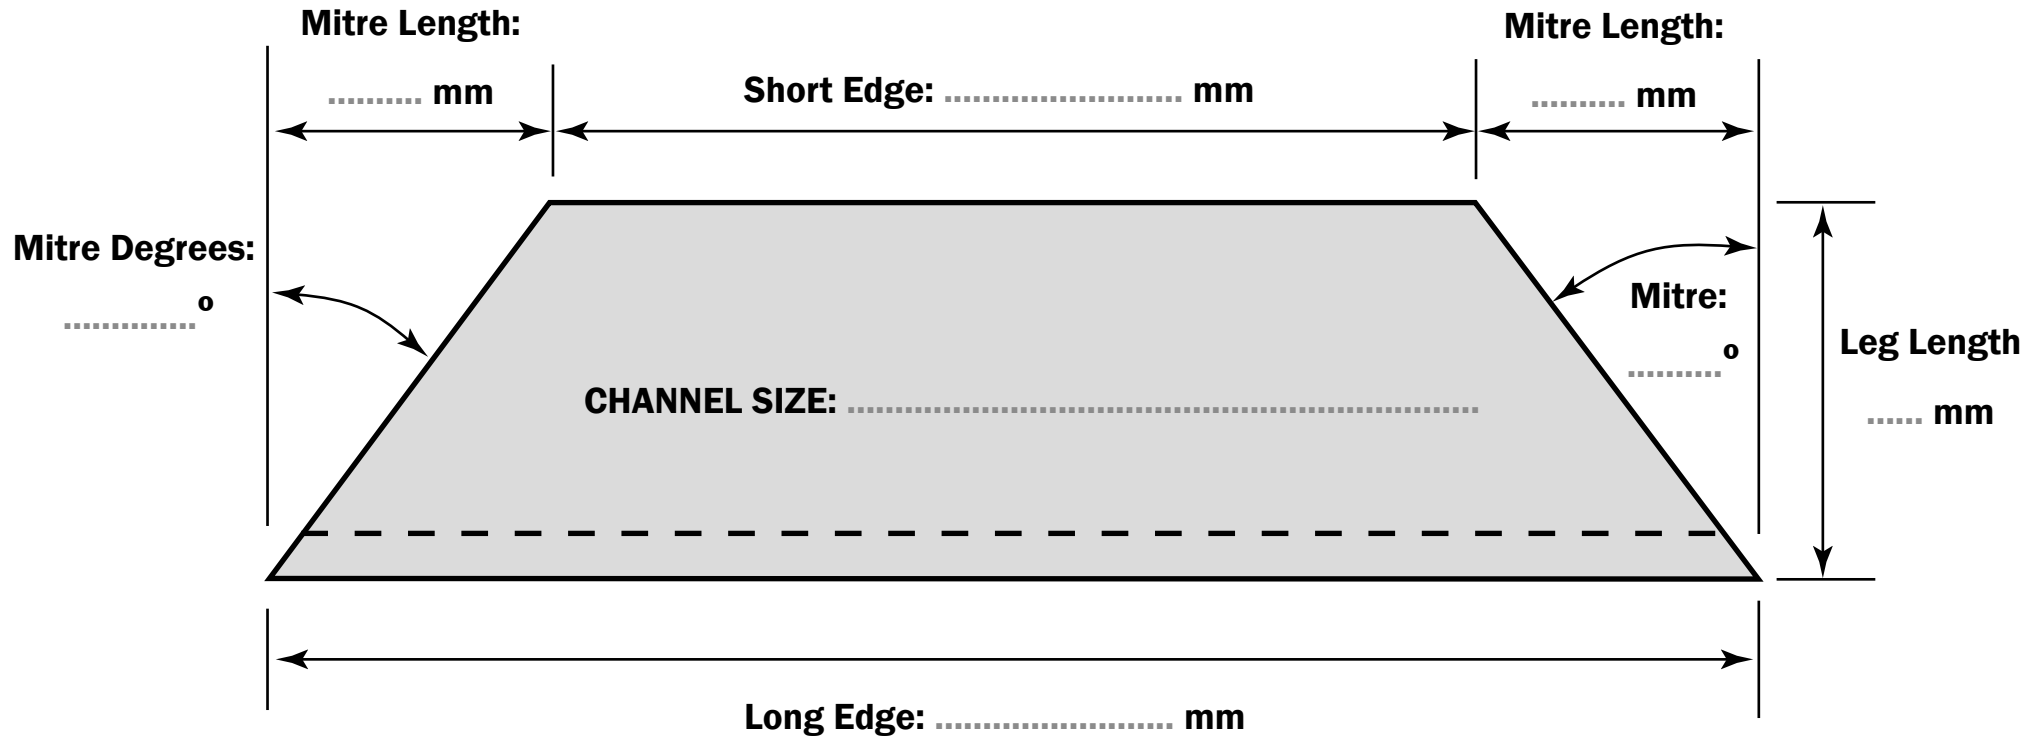

Ref: ISG-39

SAME MITRES - OPPOSITE WAYS
Mitres Across Legs - Long Edge On Back

Use For: CHANNELS

Customer		Quantity	
Order Number		Part Number	
Advice Note		Date	