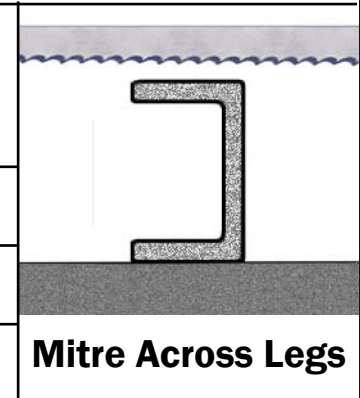

Ref: ISG-39

SAME MITRES - OPPOSITE WAYS
Mitres Across Legs - Long Edge On Back

Use For: CHANNELS

Customer		Quantity	
Order Number		Part Number	
Advice Note		Date	