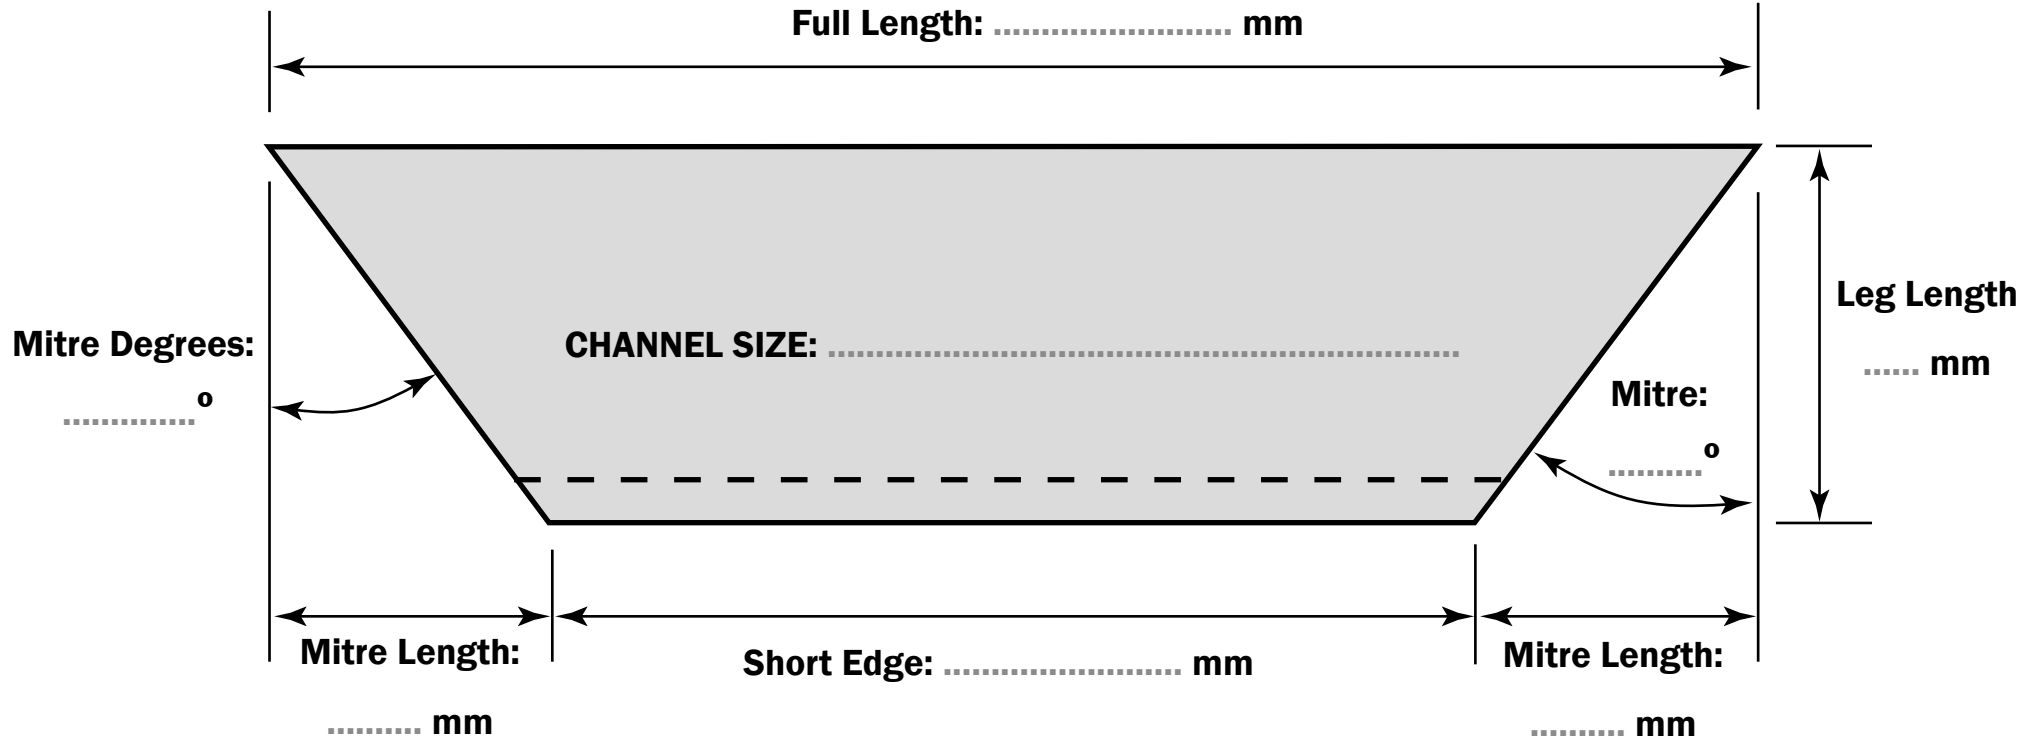

Ref: ISG-40

SAME MITRES - OPPOSITE WAYS
 Mitres Across Legs - Long Edge On Toes

Use For: CHANNELS

Customer		Quantity	
Order Number		Part Number	
Advice Note		Date	

Mitre Across Legs