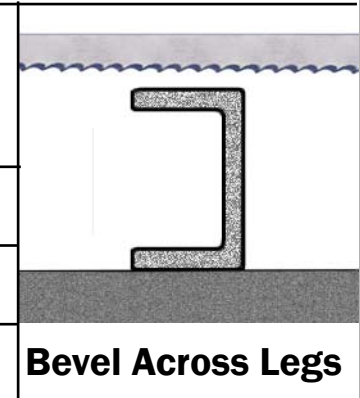

Ref: ISG-42

DIFFERENT MITRES - OPPOSITE WAYS
 Mitres Across Legs - Long Edge On Toes

Use For: CHANNELS

Customer		Quantity	
Order Number		Part Number	
Advice Note		Date	