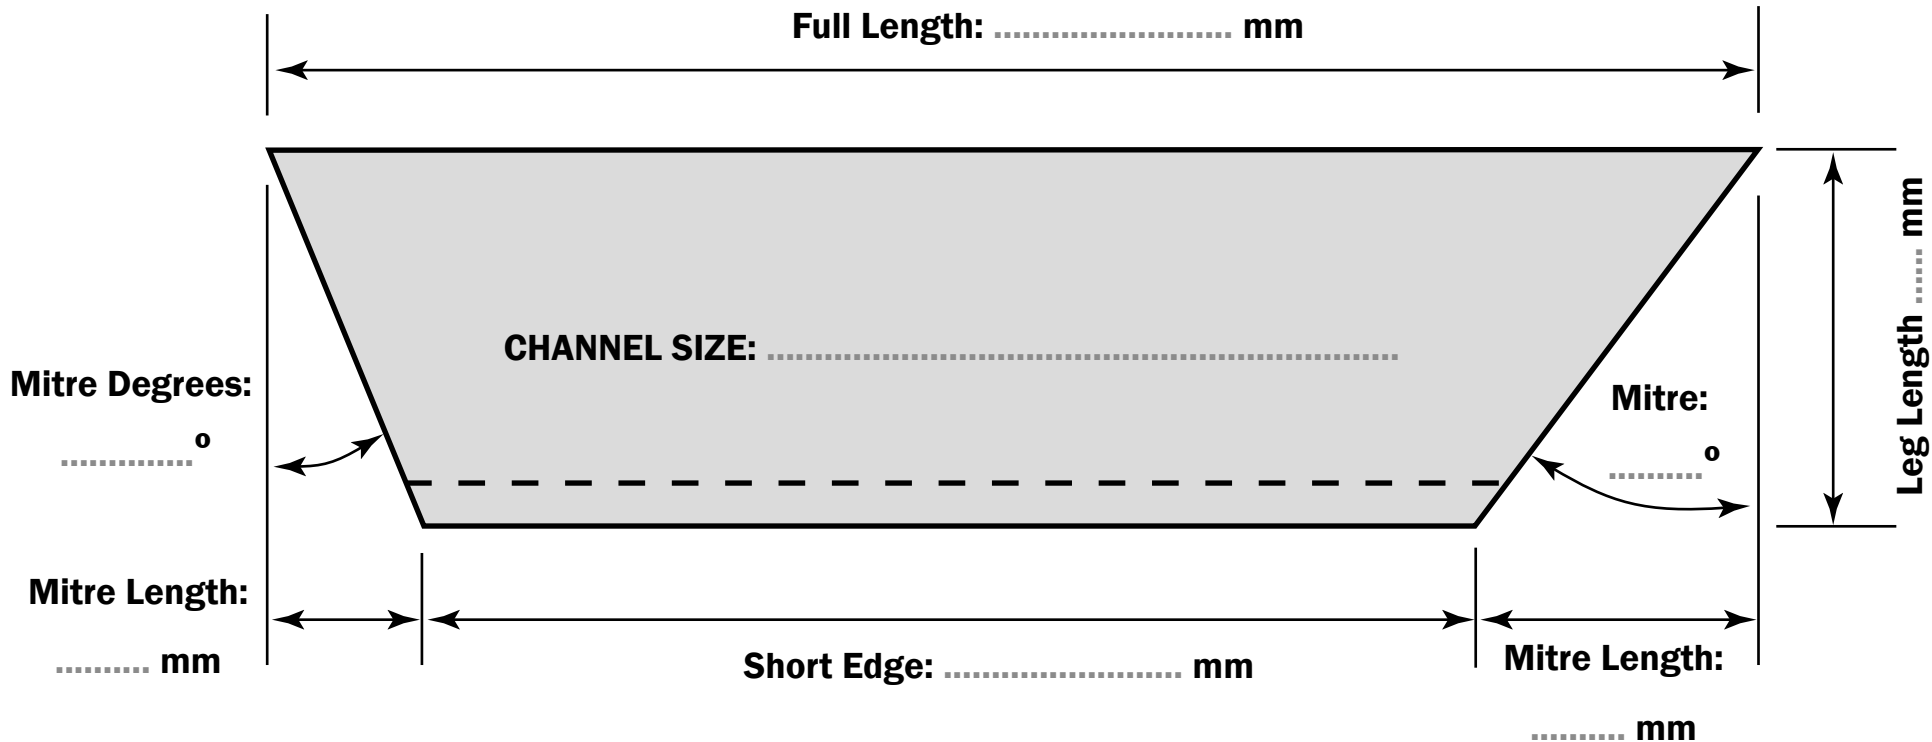

Ref: ISG-42

DIFFERENT MITRES - OPPOSITE WAYS
 Mitres Across Legs - Long Edge On Toes

Use For: CHANNELS

Customer		Quantity	
Order Number		Part Number	
Advice Note		Date	