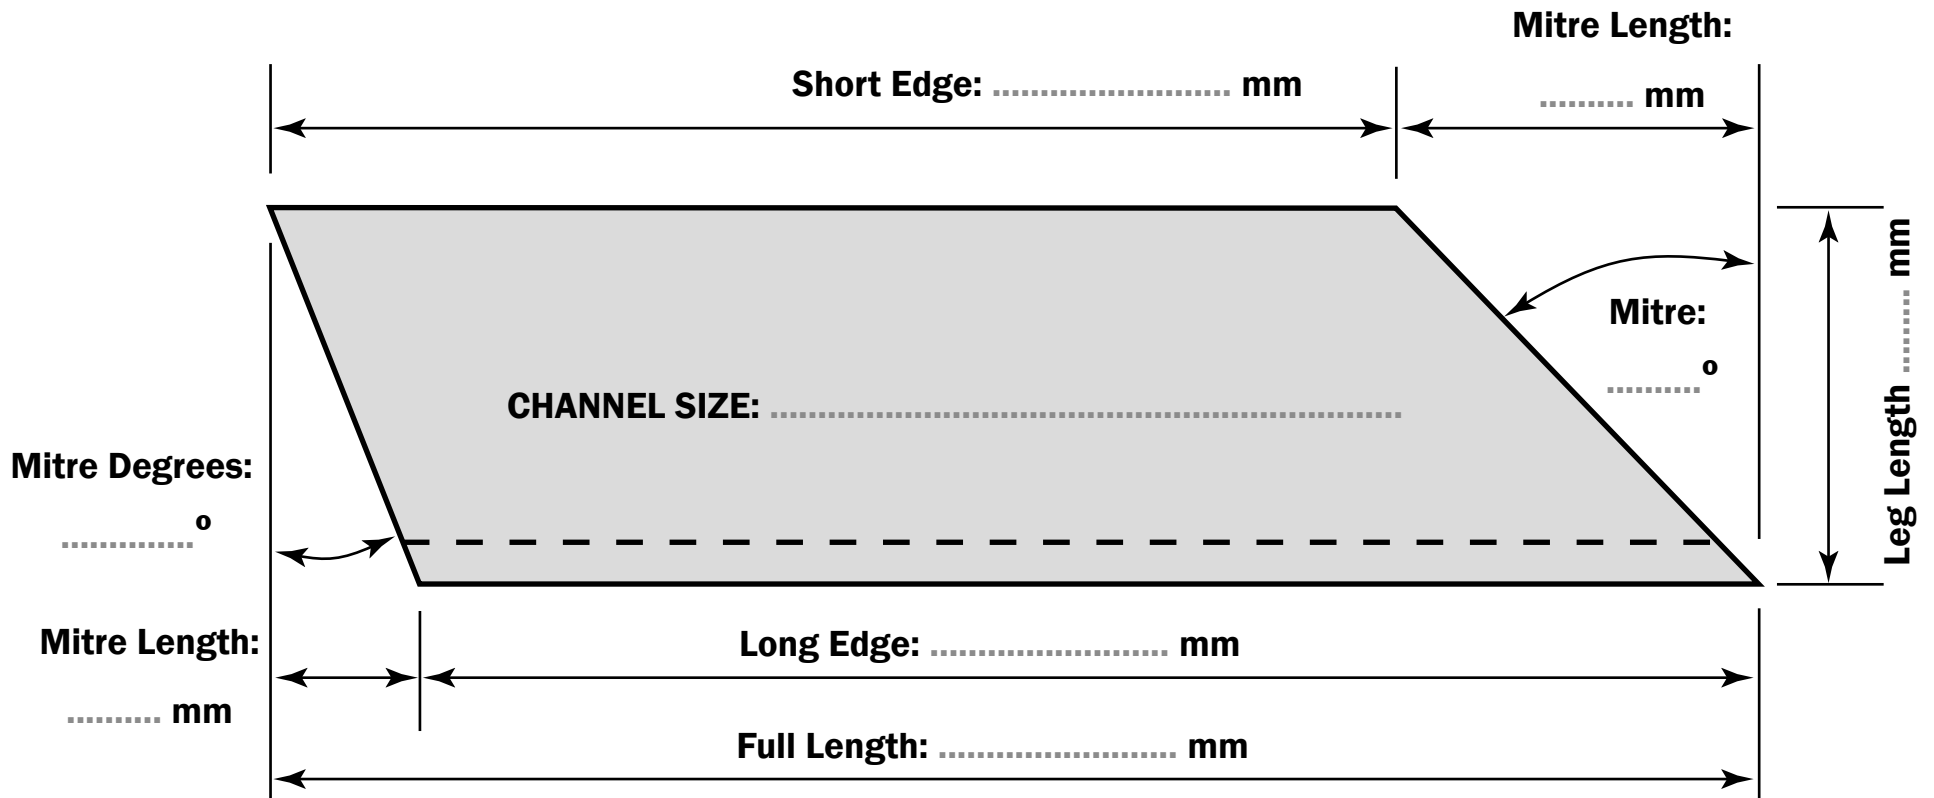

Ref: ISG-43

DIFFERENT MITRES - SAME WAY
Mitres Across Legs - Long Edge On Back

Use For: CHANNELS

Mitre Across Legs

Customer		Quantity	
Order Number		Part Number	
Advice Note		Date	