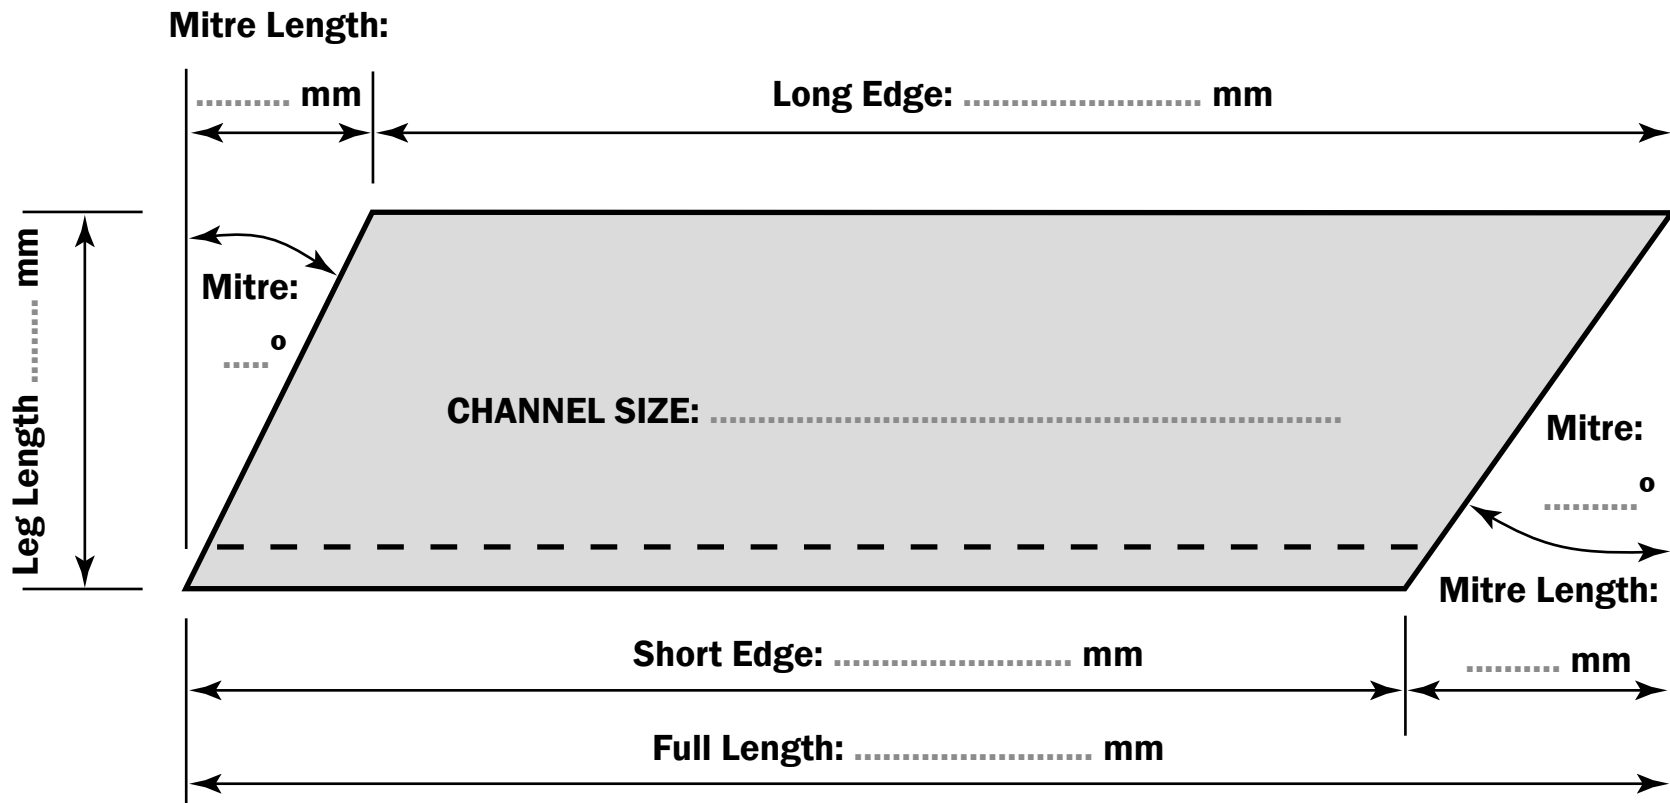

Ref: ISG-44

DIFFERENT MITRES - SAME WAY
Mitres Across Legs - Long Edge On Toes

Use For: CHANNELS

Customer		Quantity	
Order Number		Part Number	
Advice Note		Date	